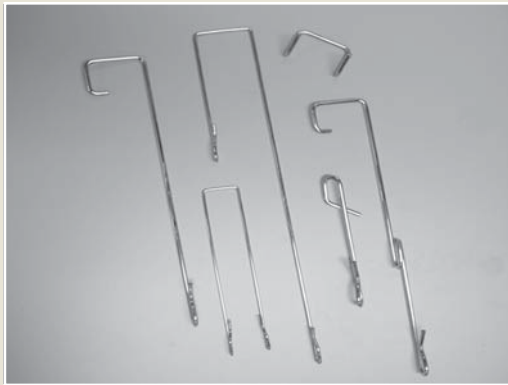

WIRE REDUCERS

- Various systems to keep hanging planting wires to a minimum
- No excessive forces on the gable

MODELS:

- Double wire reducer
- Single wire reducer
- Short wire reducer (directly under the bar)
- Double wire reducer with asymmetric components (double wire system)
- Single wire reducer with extra eye (double wire system)
- Connection hook (double wire system)
- Patented 'Sun wire' system.